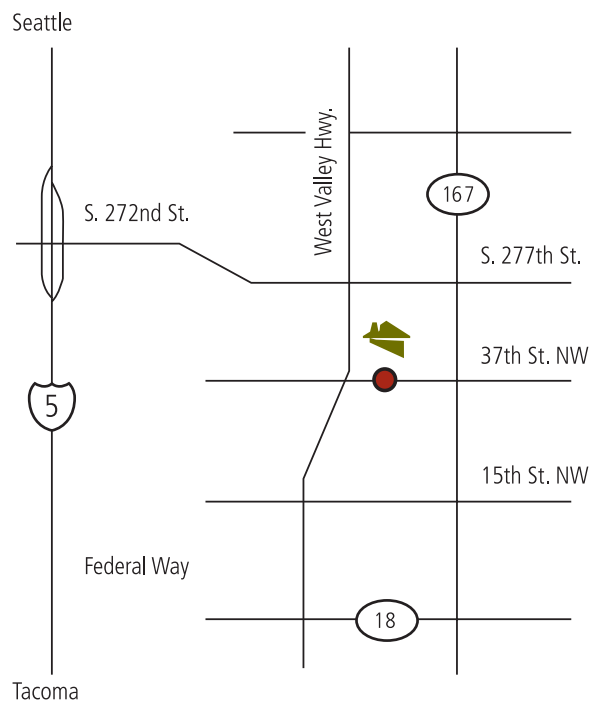

Display Village Location

Auburn, Washington

1201 37th NW, Auburn, WA 98001

1.800.488.5036 or 253.735.3435 | Fax 253.939.8803

From I-5: Take 272nd St. exit, head east. Turn right on West Valley Hwy., take a left on 37th St. NW. Timberland Homes is 1/2 block on left side before overpass.